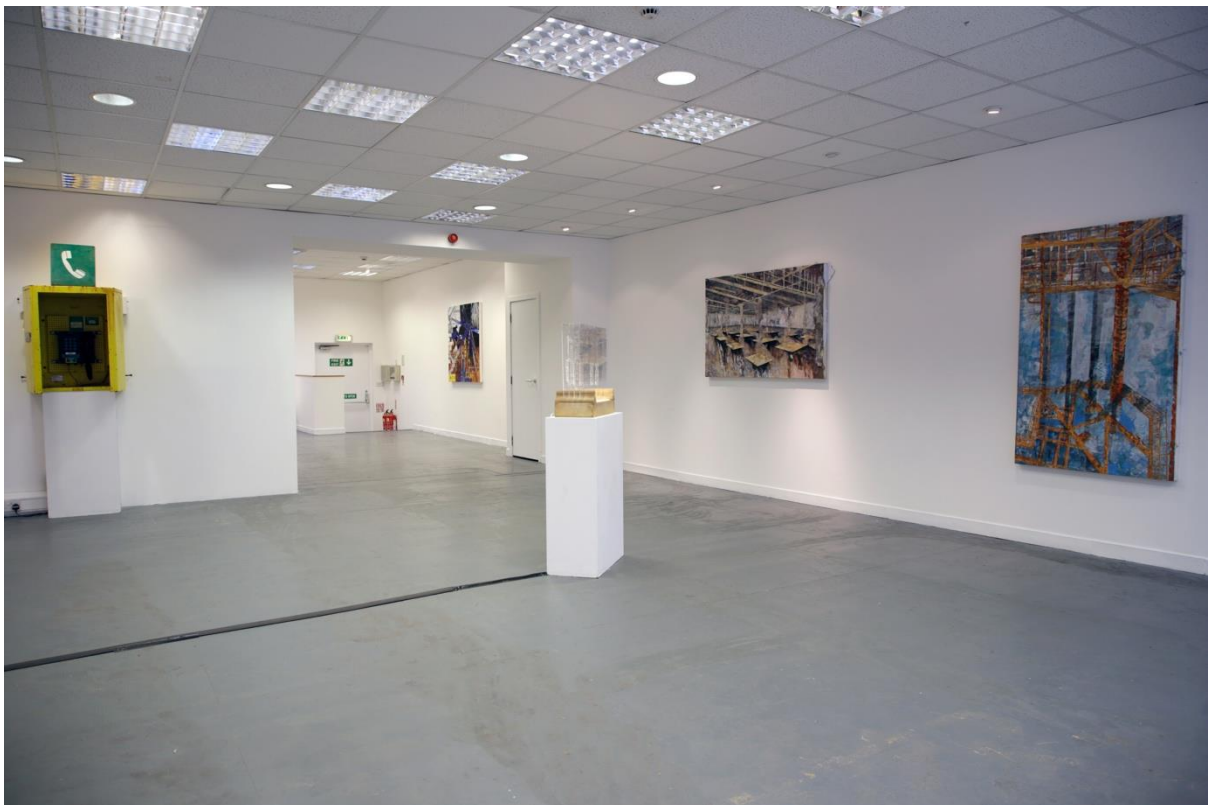

Installation View